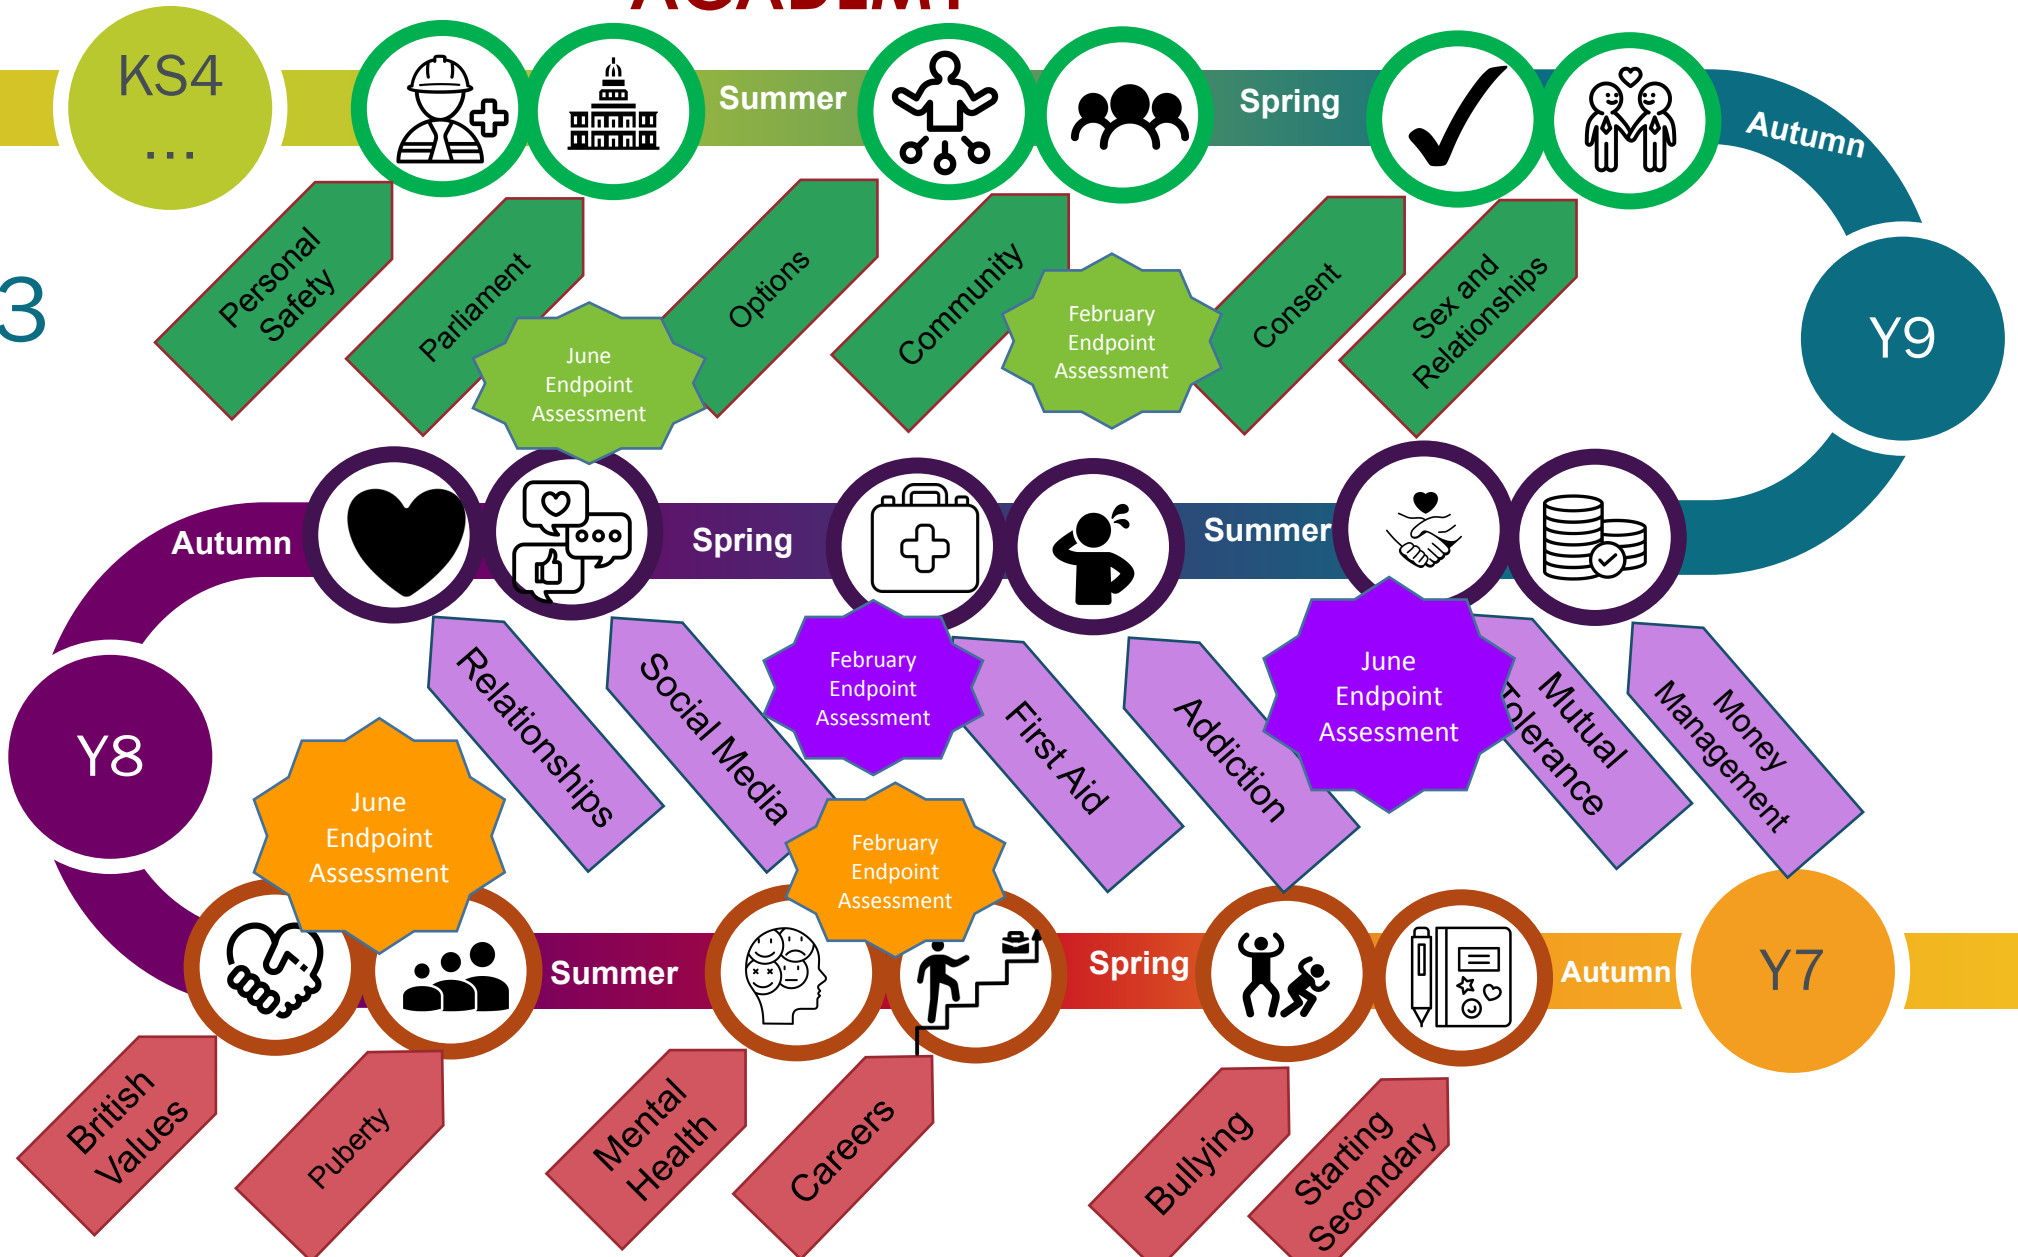

WHAT YOU LEARN IN KS3 Worldviews & Modern Issues AT **VALE OF YORK** **ACADEMY**

WMI at KS3

-  Health and Wellbeing
-  Relationships
-  Living in the Widerworld

WHAT YOU LEARN IN KS4 Worldviews & Modern Issues AT VALE OF YORK

WMI at KS4

Health and Wellbeing

Relationships

Living in the Wider World

VALE OF YORK
ACADEMY